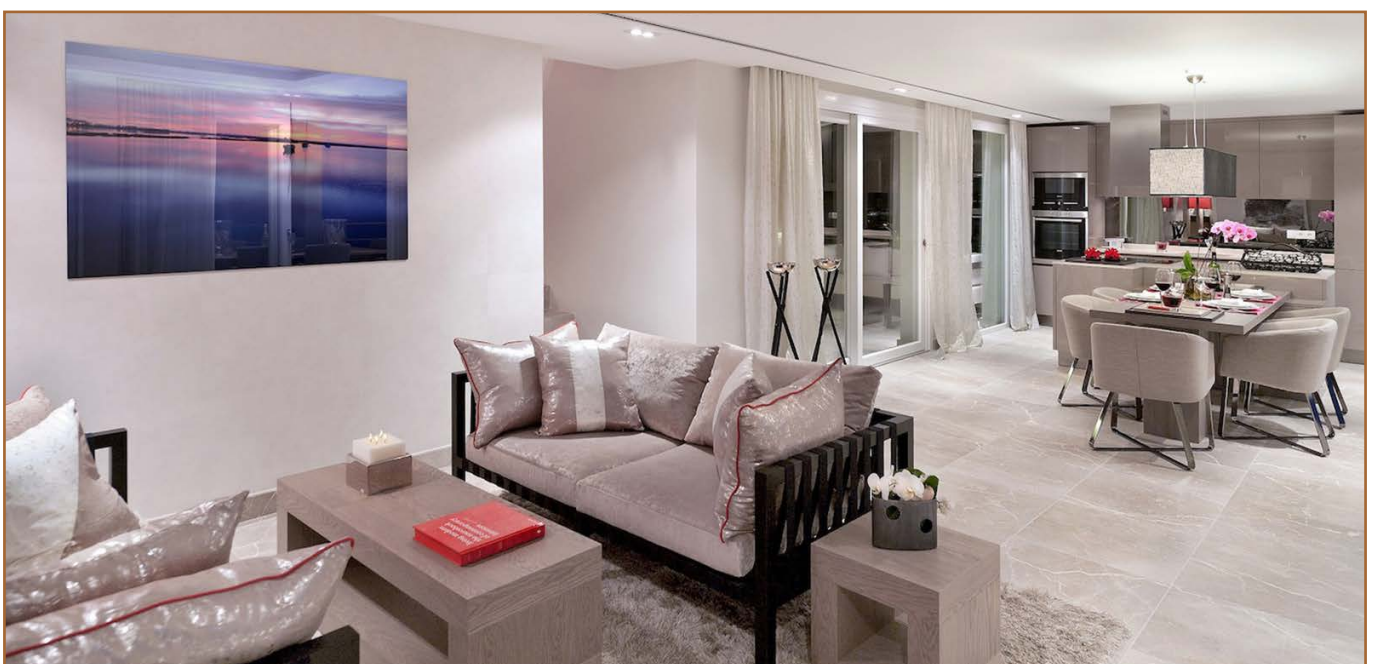

A HOME BESIDE
THE SEA